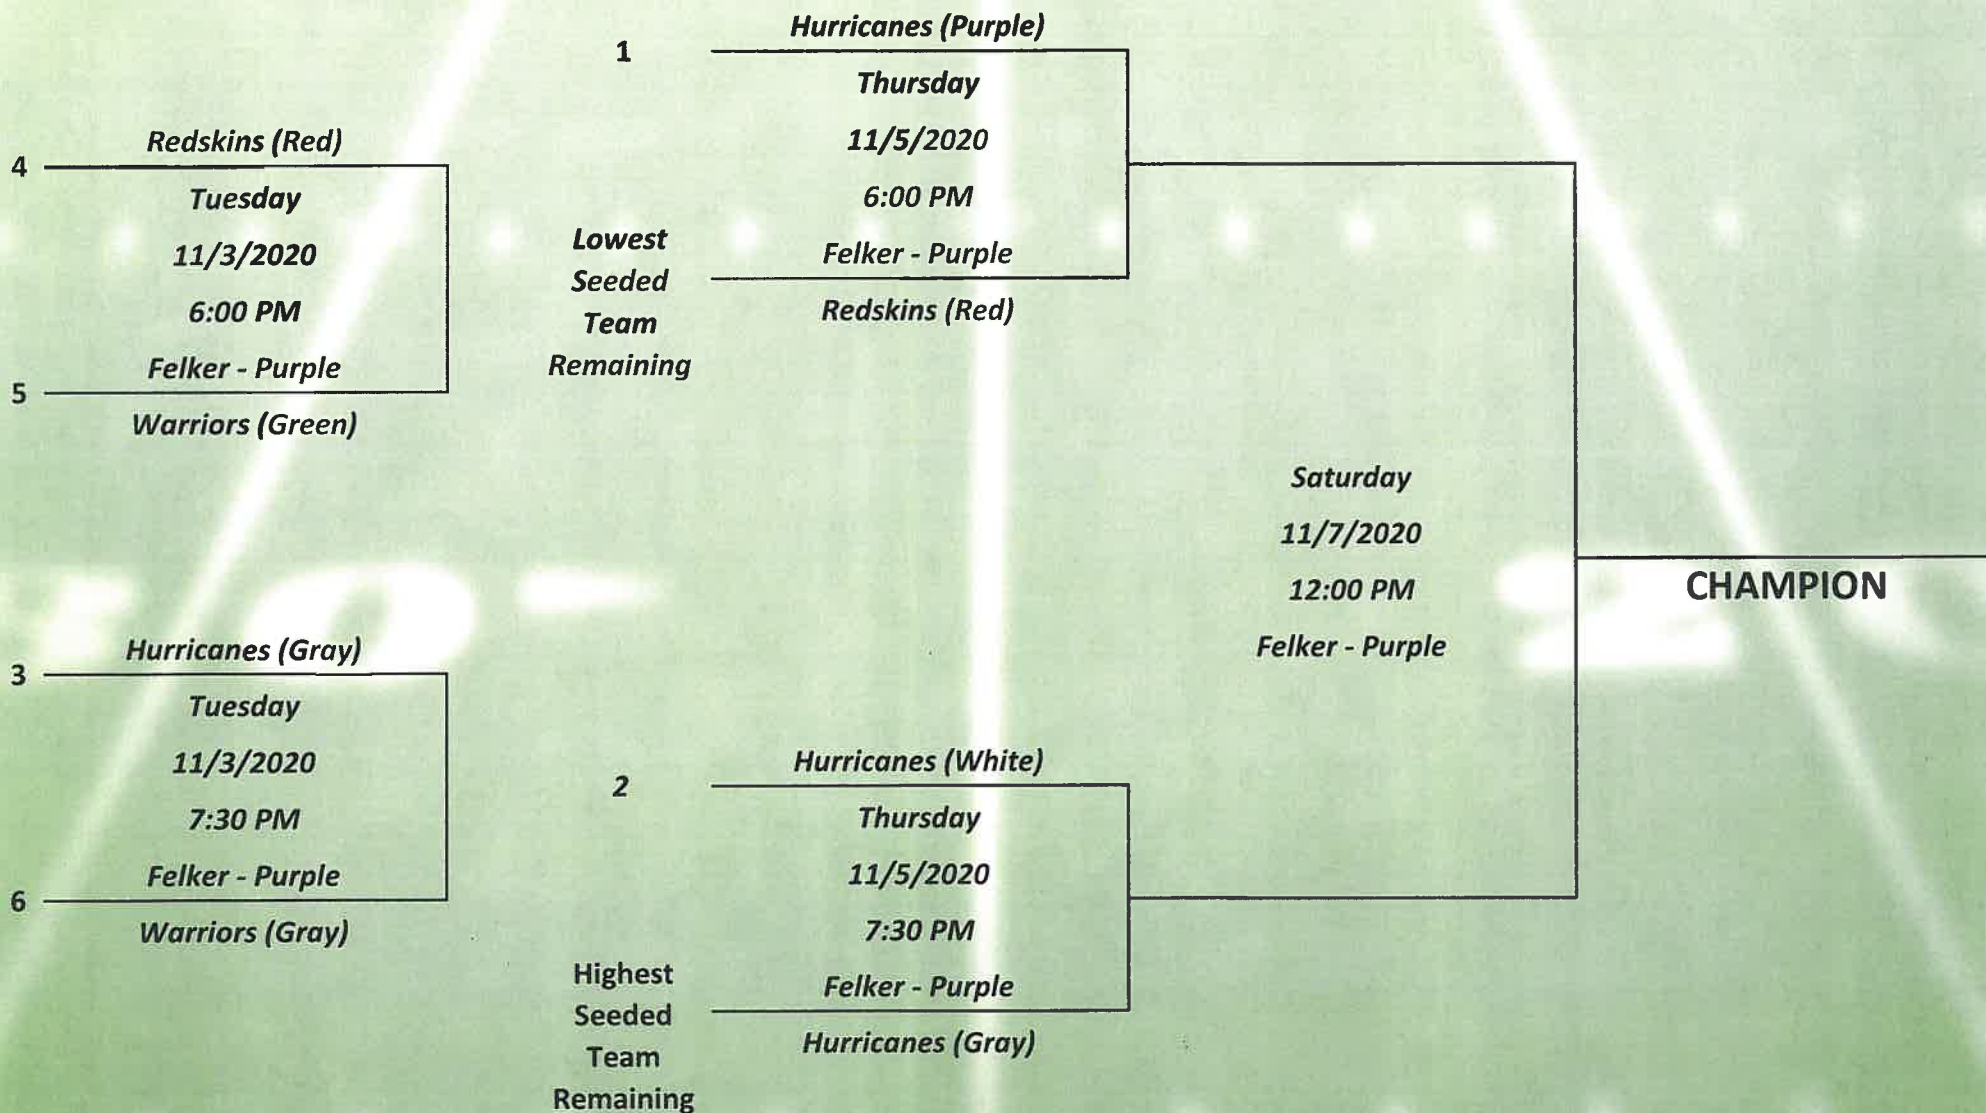

# Walton County Parks & Recreation 2020 Football Community Bowl 5-6 Age Division

*\*Higher Seeded Team is Home Team\**

# Walton County Parks & Recreation 2020 Football Community Bowl 7-8 Age Division

*\*Higher Seeded Team is Home Team\**

# Walton County Parks & Recreation 2020 Football Community Bowl 9-10 Age Division

*\*Higher Seeded Team is Home Team\**

# Walton County Parks & Recreation 2020 Football Community Bowl 11-12 Age Division

*\*Higher Seeded Team is Home Team\**