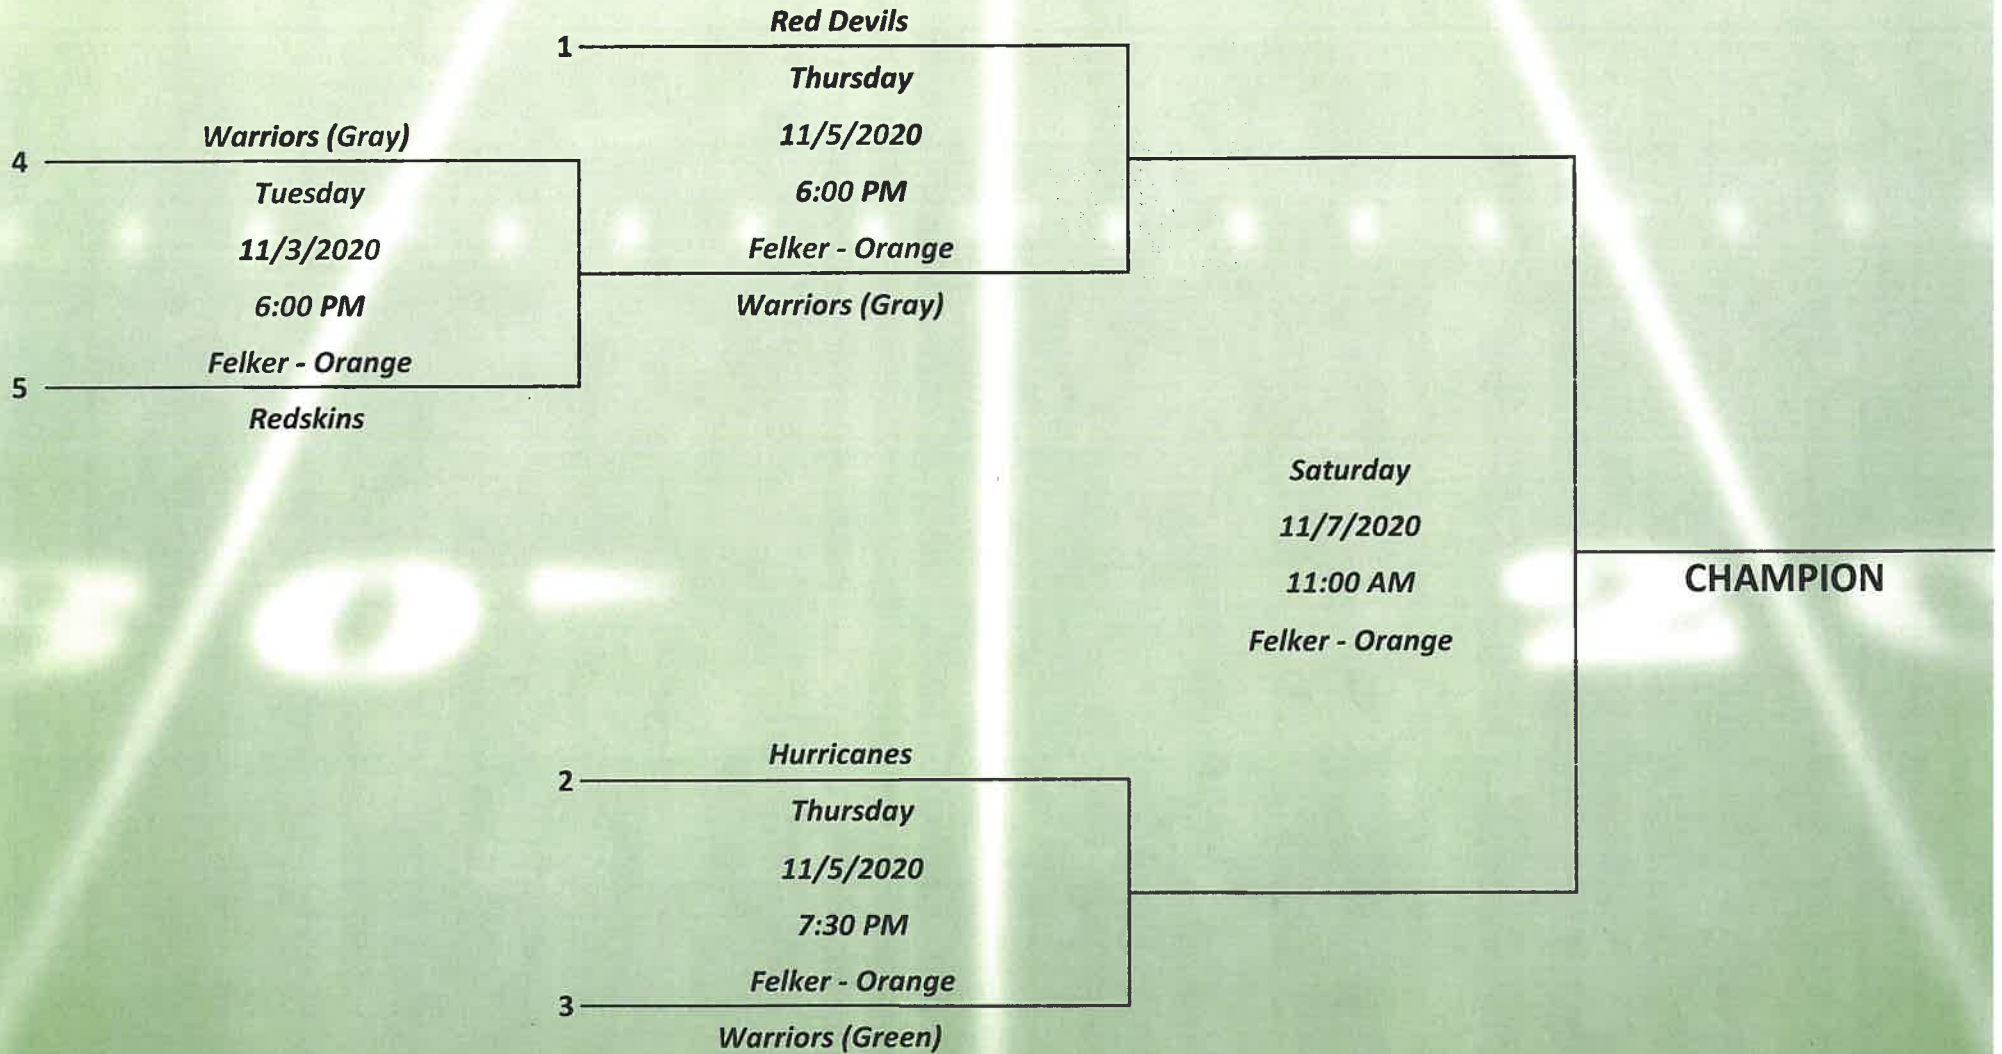

Walton County Parks & Recreation 2020 Football Community Bowl 11-12 Age Division

Higher Seeded Team is Home Team