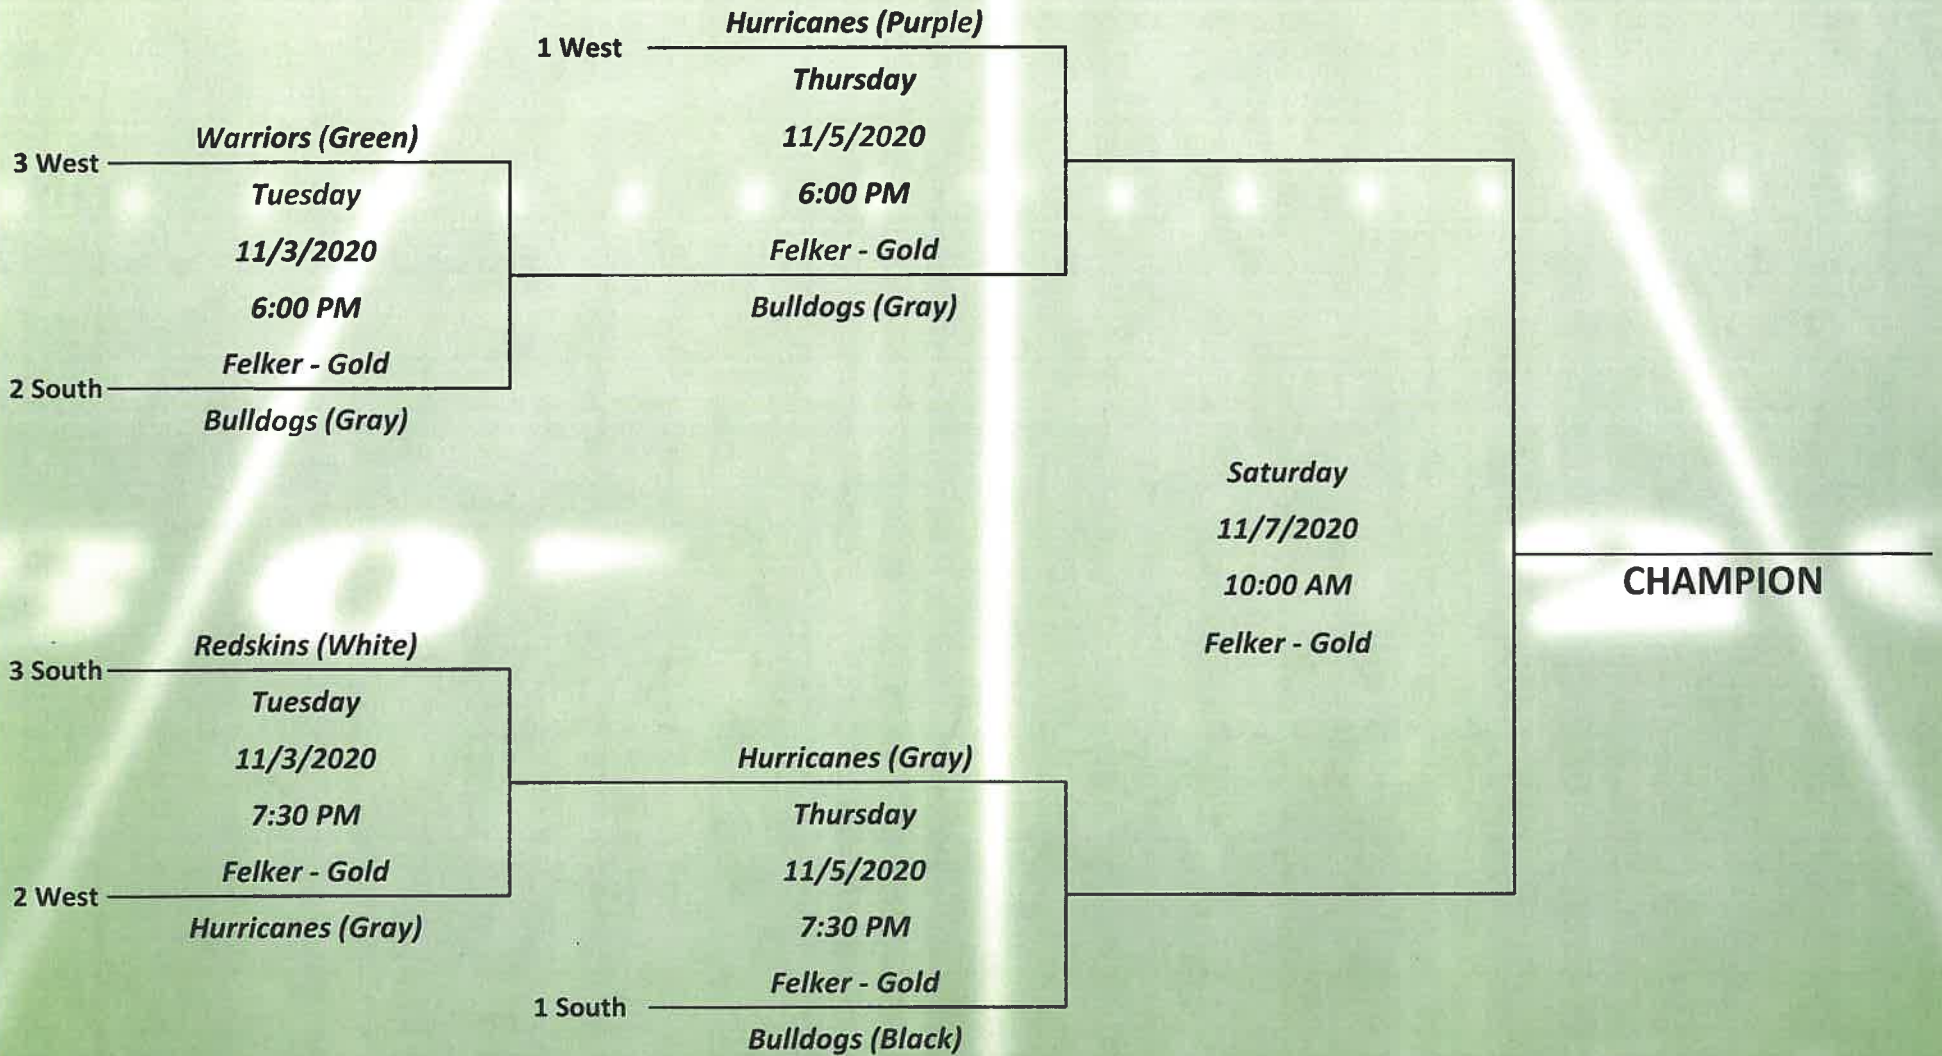

# Walton County Parks & Recreation 2020 Football Community Bowl 5-6 Age Division

*\*Higher Seeded Team is Home Team\**

# Walton County Parks & Recreation 2020 Football Community Bowl 7-8 Age Division

*\*Higher Seeded Team is Home Team\**

# Walton County Parks & Recreation 2020 Football Community Bowl 9-10 Age Division

*\*Higher Seeded Team is Home Team\**

# Walton County Parks & Recreation 2020 Football Community Bowl 11-12 Age Division

*\*Higher Seeded Team is Home Team\**