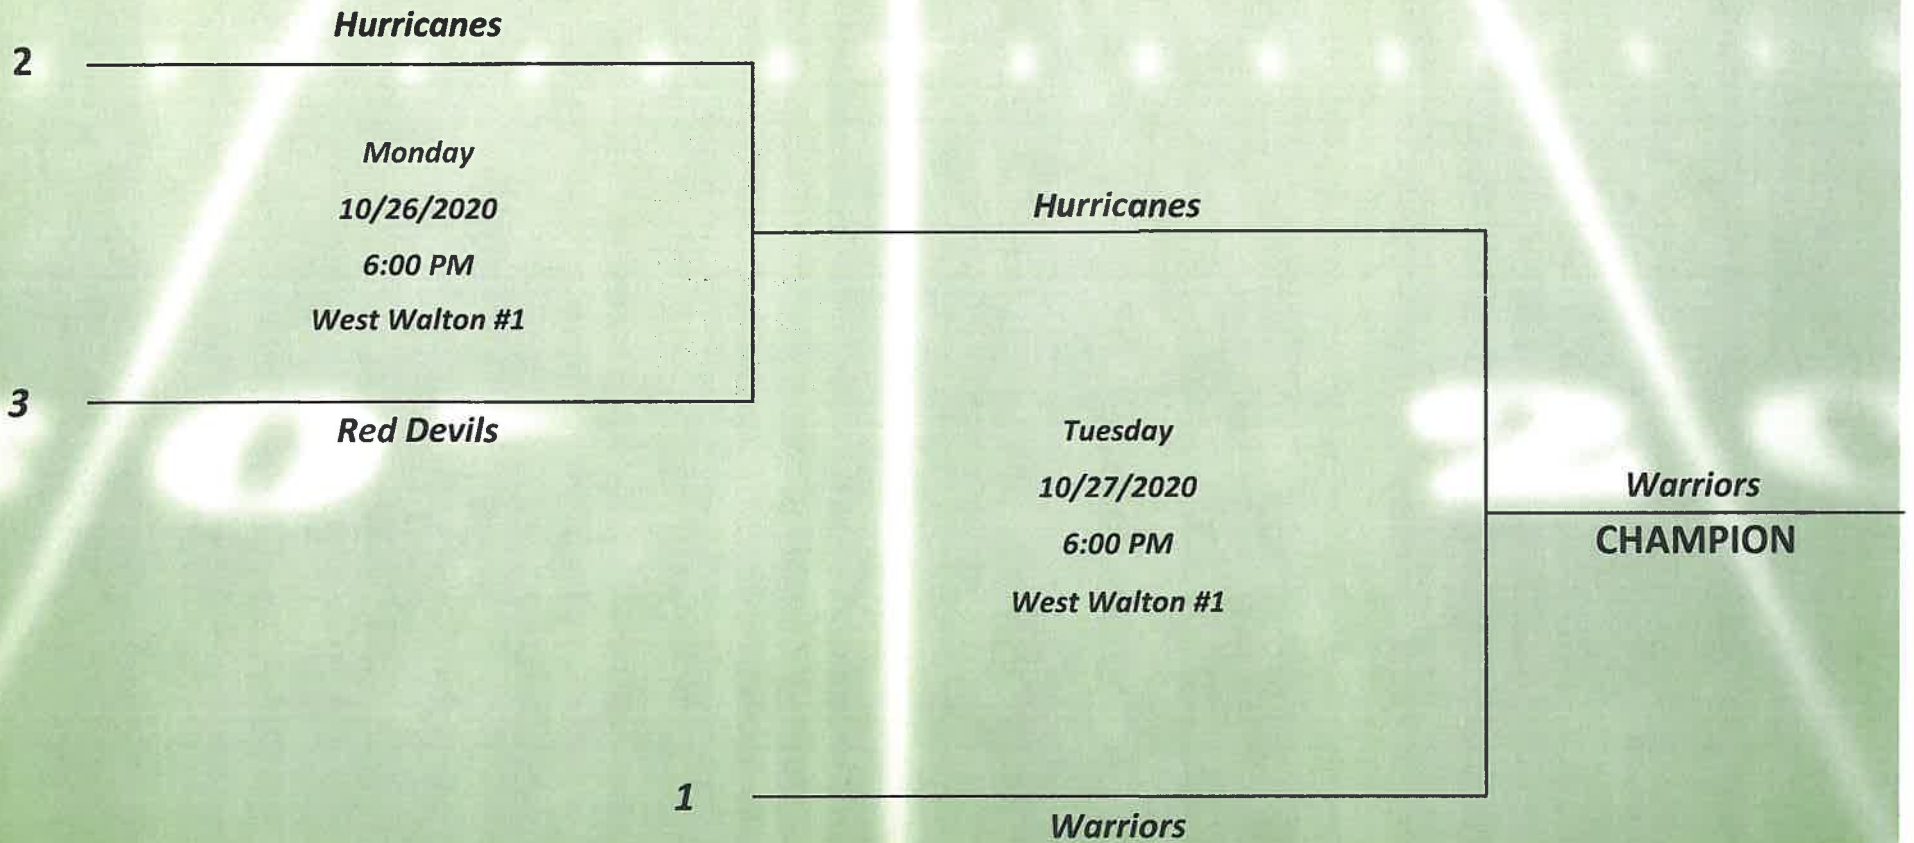

# Walton County Parks & Recreation 2020 Football Community Bowl 5-6 Age Division

*\*Higher Seeded Team is Home Team\**

# Walton County Parks & Recreation 2020 Football Community Bowl 7-8 Age Division

*\*Higher Seeded Team is Home Team\**

# Walton County Parks & Recreation 2020 Football Community Bowl 9-10 Age Division

*\*Higher Seeded Team is Home Team\**